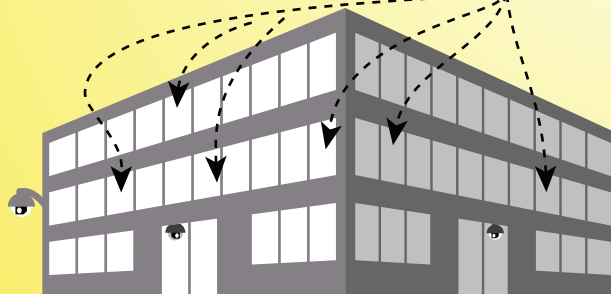

EVENT ALERT by ELERTS™ and AXIS A1001 Access Control

Enable facility personnel to share security concerns and, if serious, LOCKDOWN their facility in seconds

1 A threat is seen

2 Message is sent by tapping "Lockdown" and confirming

3 Message and GPS location route to ELERTS Cloud

4 "Lockdown" command is sent to Axis A1001 to lock doors

5 "Lockdown" is broadcast to personnel and others using EVENT ALERT app

EVENT ALERT integrates with Access Control and surveillance cameras

6 First Responders see the message and map on their smartphones

7 Informed personnel can better respond to the security threat