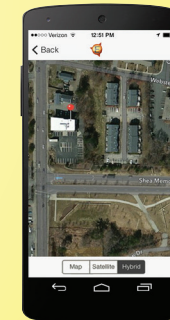

3 Message and GPS location route to ELERTS Cloud

4 "Lockdown" command is sent to Axis A1001 to lock doors

5 "Lockdown" is broadcast to personnel and others using EVENT ALERT app

EVENT ALERT integrates with Access Control and surveillance cameras

6 First Responders see the message and map on their smartphones

7 Informed personnel can better respond to the security threat