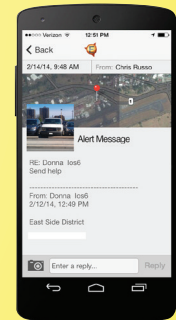

EVENT ALERT by ELERTS™ and AXIS A1001 Access Control

Enable facility personnel to share security concerns and, if serious, LOCKDOWN their facility in seconds

1 A threat is seen

2 Message is sent by tapping "Lockdown" and confirming

3 Message and GPS location route to ELERTS Cloud

4 "Lockdown" command is sent to Axis A1001 to lock doors

5 "Lockdown" is broadcast to personnel and others using EVENT ALERT app

EVENT ALERT integrates with Access Control and surveillance cameras

6 First Responders see the message and map on their smartphones

7 Informed personnel can better respond to the security threat