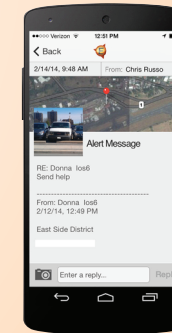

EVENT ALERT by ELERTS™

Enable facility personnel to share security concerns and, if serious, LOCKDOWN their facility in seconds

1 A threat is seen

2 Message is sent by tapping "Lockdown" and confirming

3 Message and GPS location route to ELERTS Cloud

4 "Lockdown" is broadcast to personnel and others using EVENT ALERT app

5 First Responders see the message and map on their smartphones

6 Informed personnel can better respond to the security threat

Optionally integrates with Access Control and surveillance camera systems