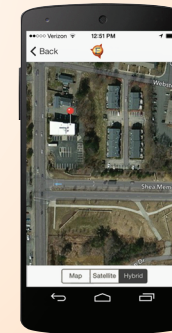

EVENT ALERT by ELERTS™

Enable facility personnel to share security concerns and, if serious, LOCKDOWN their facility in seconds

1 A threat is seen

2 Message is sent by tapping "Lockdown" and confirming

3 Message and GPS location route to ELERTS Cloud

4 "Lockdown" is broadcast to personnel and others using EVENT ALERT app

5 First Responders see the message and map on their smartphones

6 Informed personnel can better respond to the security threat

Optionally integrates with Access Control and surveillance camera systems